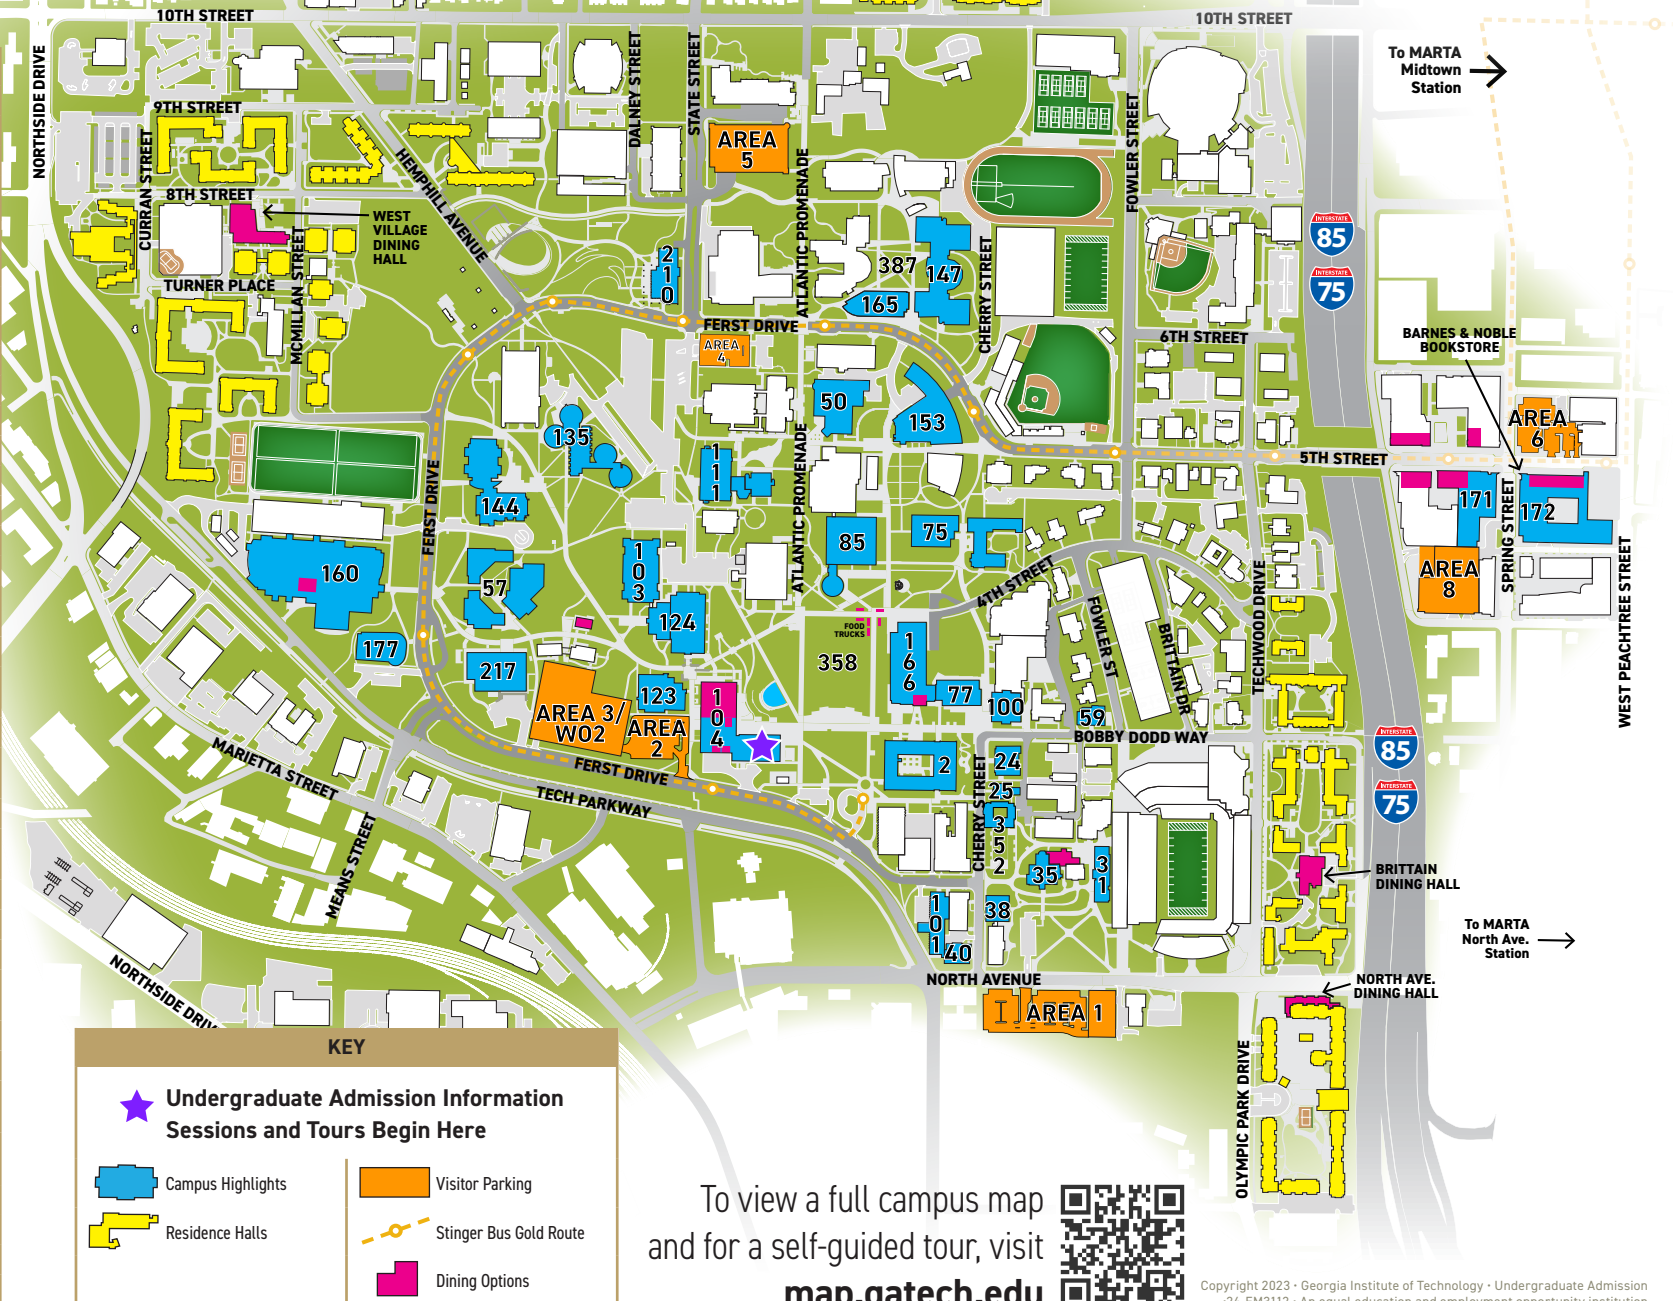

LOCATIONS	
2	Skiles Classroom Building
24	D.M. Smith Building
25	Chapin Building
31	Bill Moore Student Success Center
35	Evans Administration Building (Tech Tower)
38	D.P. Savant Building
40	Guggenheim Aerospace Building
50	College of Computing
57	ISyE Annex
59	Stephen C. Hall Building
75	Architecture Building
77	Price Gilbert Memorial Library
85	Blake R. Van Leer Building
100	Crosland Tower (Library)
101	Montgomery Knight Building
103	Boggs Building
104	John Lewis Student Center and Stamps Commons
111	Mason Building
123	Charles A. Smithgall Jr. Student Services Building
124	Robert Ferst Center for the Arts
135	Manufacturing Related Disciplines Complex
144	Love Manufacturing Building (MRDC II)
147	Ford Environmental Science & Technology Building
153	Klaus Advanced Computing Building
160	Campus Recreation Center
165	Whitaker Building
166	G. Wayne Clough Undergraduate Learning Commons
171	Georgia Tech Hotel & Conference Center
172	Scheller College of Business
177	Joseph Brown Whitehead Building (Stamps Health Services)
210	The Kendeda Building for Innovative Sustainable Design
217	Exhibition Hall
352	Harrison Square
358	Tech Green
387	Biotech Quad

To view a full campus map and for a self-guided tour, visit map.gatech.edu