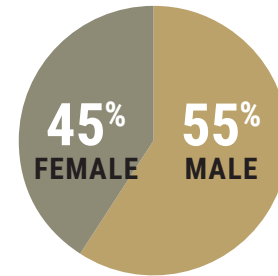

103 Nations

125 Georgia Counties

50 States (plus DC and Puerto Rico)

52,354 Total Applications

36% Georgia Admit Rate

12% Non-Georgia Admit Rate

10% first generation

Ethnicity

40% Asian

10% Black

12% Hispanic

5% Multiracial

2% Unknown

31% White

Colleges

16% Computing